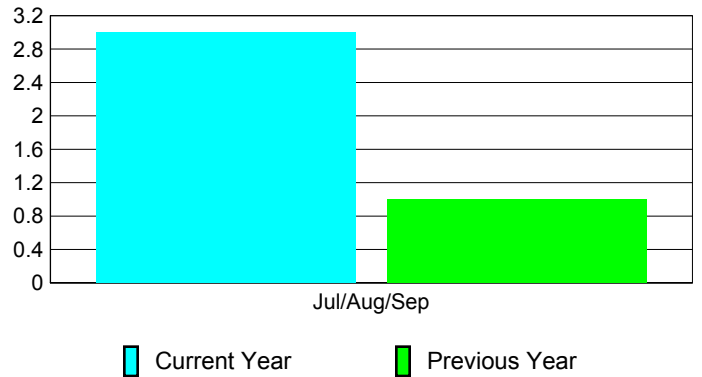

Membership Results 2010-2011

Goal, New, Dropped, Gain/Loss

Comparison of Club Gain/Loss

Current Year Compared to the Previous Year

Comparison of Membership Gain/Loss

Current Year Compared to the Previous Year

YTD Status Quo Clubs 2010-2011

Status Quo Clubs Compared to Status Quo Members

Gender Comparison 2010-2011

Male Female