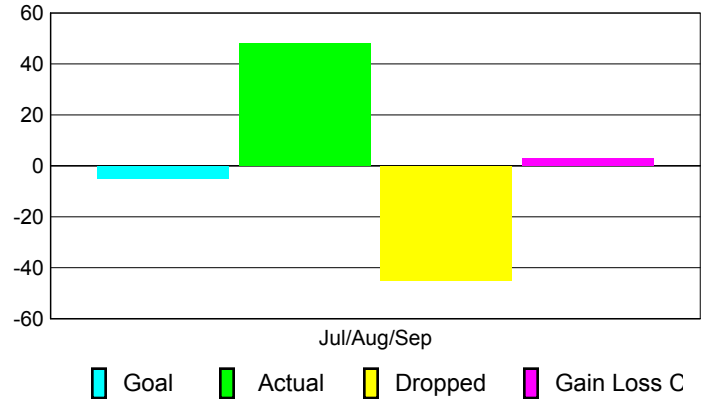

Club Results 2010-2011

Goal, New, Dropped, Gain/Loss

MEMBERSHIP

Membership Results
2010-2011

Membership
2009-2010

Month	Net Memb	Actual New	Actual Dropped	Gain/Loss of	Gain/Loss of
	Goal	Memb	Memb	Memb	Memb
Jul/Aug/Sep	-5	48	-45	3	1
Totals	-5	48	-45	3	1

Membership Results 2010-2011

Goal, New, Dropped, Gain/Loss

Comparison of Club Gain/Loss

Current Year Compared to the Previous Year

Comparison of Membership Gain/Loss

Current Year Compared to the Previous Year