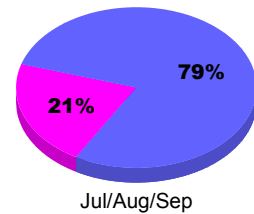

Club Results 2010-2011

Goal, New, Dropped, Gain/Loss

MEMBERSHIP

Membership Results
2010-2011

Membership
2009-2010

Month	Net Memb	Actual New	Actual Dropped	Gain/Loss of	Gain/Loss of
	Goal	Memb	Memb	Memb	Memb
Jul/Aug/Sep	-5	48	-45	3	1
Totals	-5	48	-45	3	1

Membership Results 2010-2011

Goal, New, Dropped, Gain/Loss

Comparison of Club Gain/Loss

Current Year Compared to the Previous Year

Comparison of Membership Gain/Loss

Current Year Compared to the Previous Year

YTD Status Quo Clubs 2010-2011

Status Quo Clubs Compared to Status Quo Members

Gender Comparison 2010-2011

Male Female